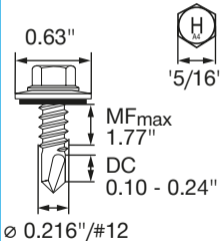

S-MD 12-14x2 1/2 HWH #3 SS316 #2377492

Rostfrei / Inox / Stainless A4

2379126-05.2025