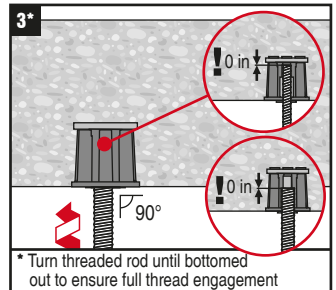

UL/FM Listing does not cover the 1/4 inch rod size