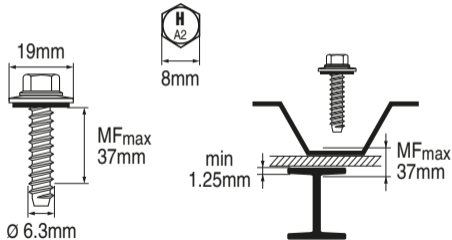

S-MP 64S 6.3x50

283544

Rostfrei / Inox / Stainless A2

2081868